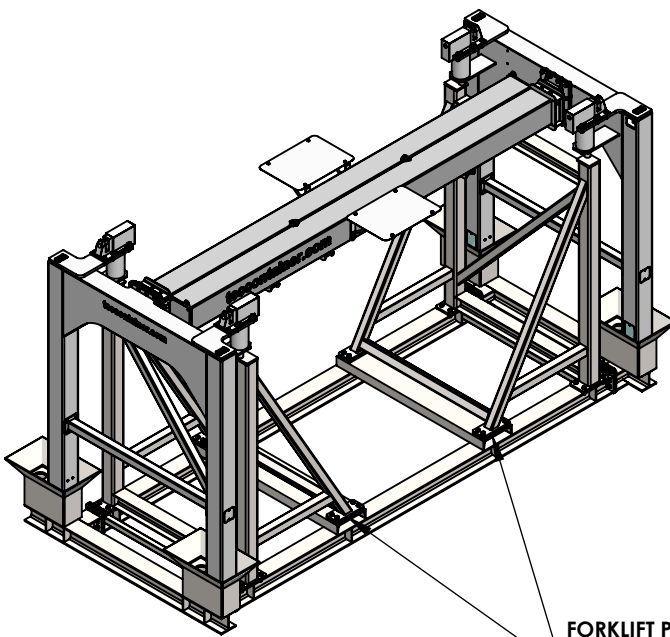

SWL=50t

FORKLIFT POCKET ONLY FOR TRANSPORT USE

TEC CONTAINER S.A.

Tel: + 34 91 302 16 38
Fax: + 34 91 766 42 79
teccontainer@teccontainer.com
<http://www.teccontainer.com>

TELESCOPIC OHF

BA-030R4T