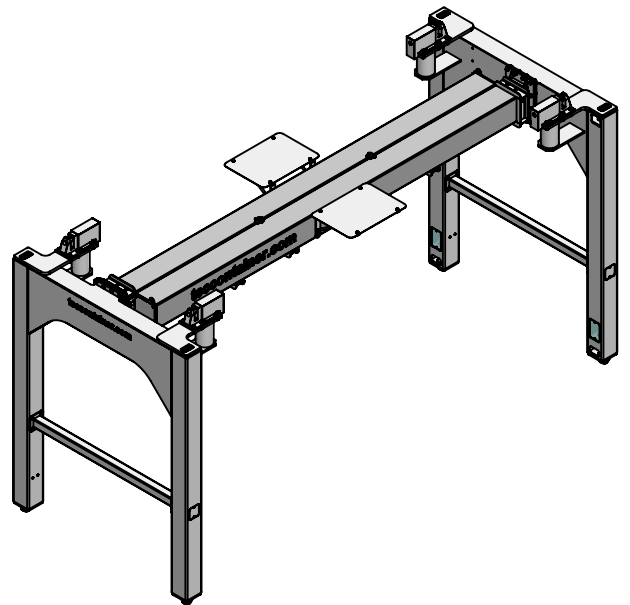

SWL=50t

FORKLIFT POCKET ONLY FOR TRANSPORT USE

TEC CONTAINER S.A.

Tel: + 34 91 302 16 38
Fax: + 34 91 766 42 79
teccontainer@teccontainer.com
<http://www.teccontainer.com>

TELESCOPIC OHF

BA-030R4T