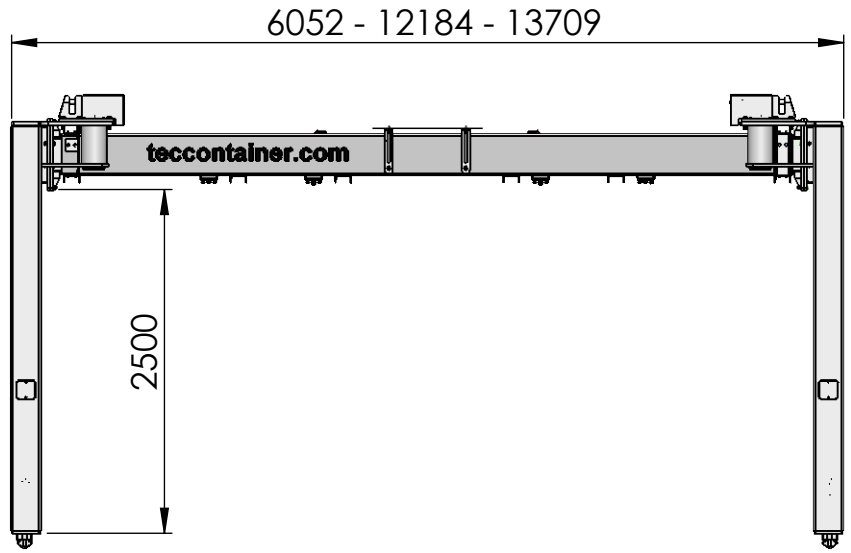

SWL=50t

FORKLIFT POCKET ONLY FOR TRANSPORT USE

TEC CONTAINER S.A.

Tel: + 34 91 302 16 38
Fax: + 34 91 766 42 79
teccontainer@teccontainer.com
<http://www.teccontainer.com>

TELESCOPIC OHF

BA-030R4T