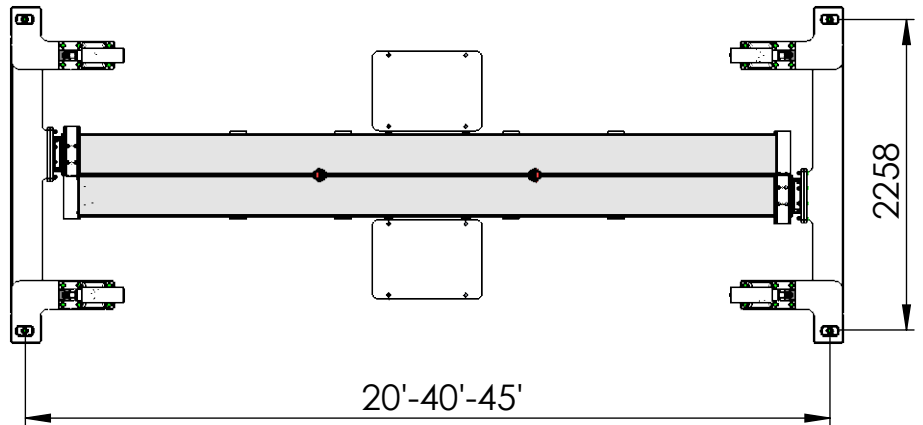

SWL=50t

FORKLIFT POCKET ONLY FOR TRANSPORT USE

TEC CONTAINER S.A.

Tel: + 34 91 302 16 38
Fax: + 34 91 766 42 79
teccontainer@teccontainer.com
<http://www.teccontainer.com>

TELESCOPIC OHF

BA-030R4T