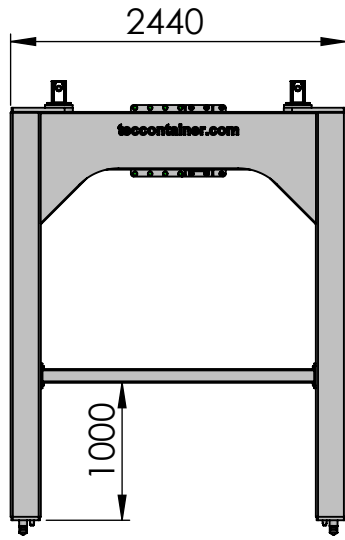

SWL=50t

FORKLIFT POCKET ONLY FOR TRANSPORT USE

TEC CONTAINER S.A.

Tel: + 34 91 302 16 38
Fax: + 34 91 766 42 79
teccontainer@teccontainer.com
<http://www.teccontainer.com>

TELESCOPIC OHF

BA-030R4T